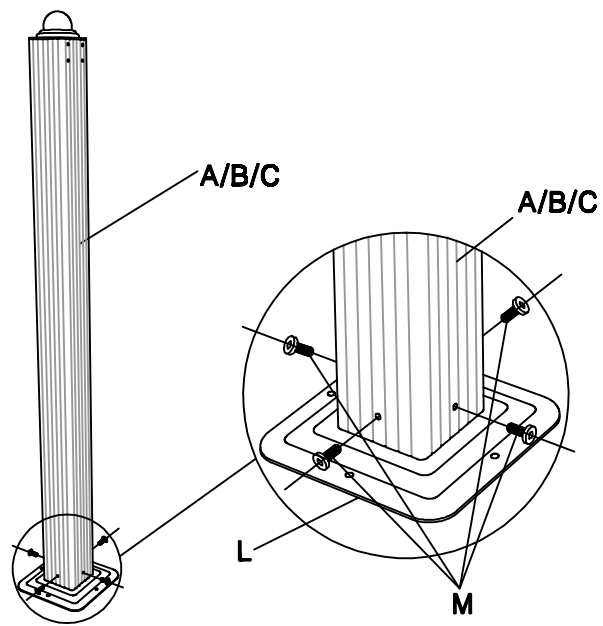

3X4M GRAPE TRELIS GAZEBO

Parts List

Item	Description	Qty	Instruction
A	Left Column	1	
B	Right Column	2	
C	Left Column	1	
D	Long Trave	1	
E	Long Trave	1	
F	Trave	2	
G	Trave	2	
H	Trave	2	
I	Trave	1	
J	End Cap	4	
K	Cover	1	
L	Bases	4	
M	M6 x 15 Screws	16	
N	M6 x 45 Screws	34	
O	M6 x 72 Screws	10	
P	Steel nail	16	
Q	Nutl	2	
R	Pulley	8	
S	Allen wrench	1	

Step-1

A		x1	B		x2	C		x1
L		x4	M		x16			

Step-2

D  x1 E  x1 H  x4

Step-3

F  x2 N  x32

Step-4

H  X2 R  X8