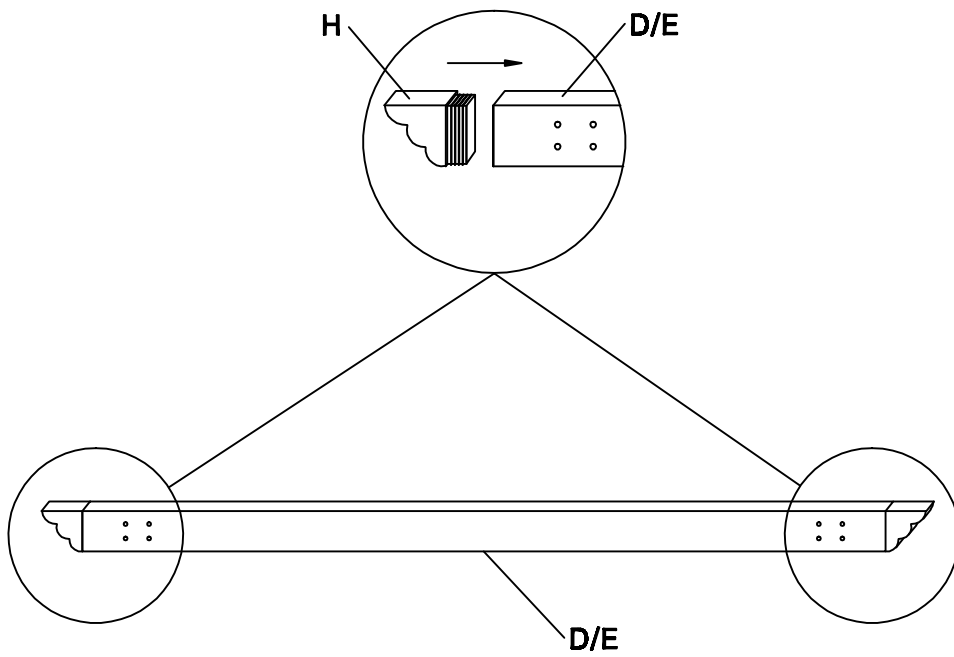

3X4M GRAPE TRELIS GAZEBO

Parts List

Item	Description	Qty	Instruction
A	Left Column	1	
B	Right Column	2	
C	Left Column	1	
D	Long Trave	1	
E	Long Trave	1	
F	Trave	2	
G	Trave	2	
H	Trave	2	
I	Trave	1	
J	End Cap	4	
K	Cover	1	
L	Bases	4	
M	M6 x 15 Screws	16	
N	M6 x 45 Screws	34	
O	M6 x 72 Screws	10	
P	Steel nail	16	
Q	Nutl	2	
R	Pulley	8	
S	Allen wrench	1	

Step-1

A		x1	B		x2	C		x1
L		x4	M		x16			

Step-2

D  x1 E  x1 H  x4

Step-3

F  x2 N  x32

Step-4

H  X2 R  X8