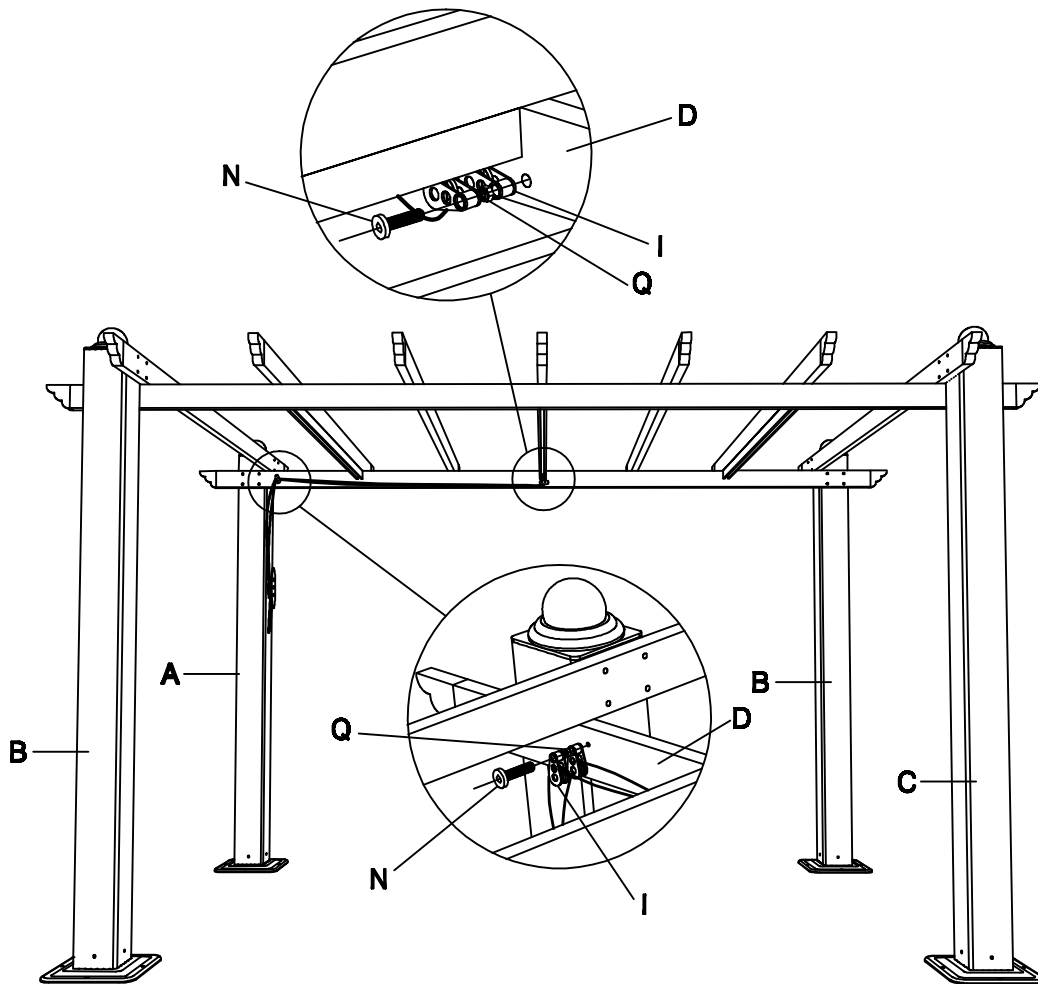

Step-6

Q x2   N x2