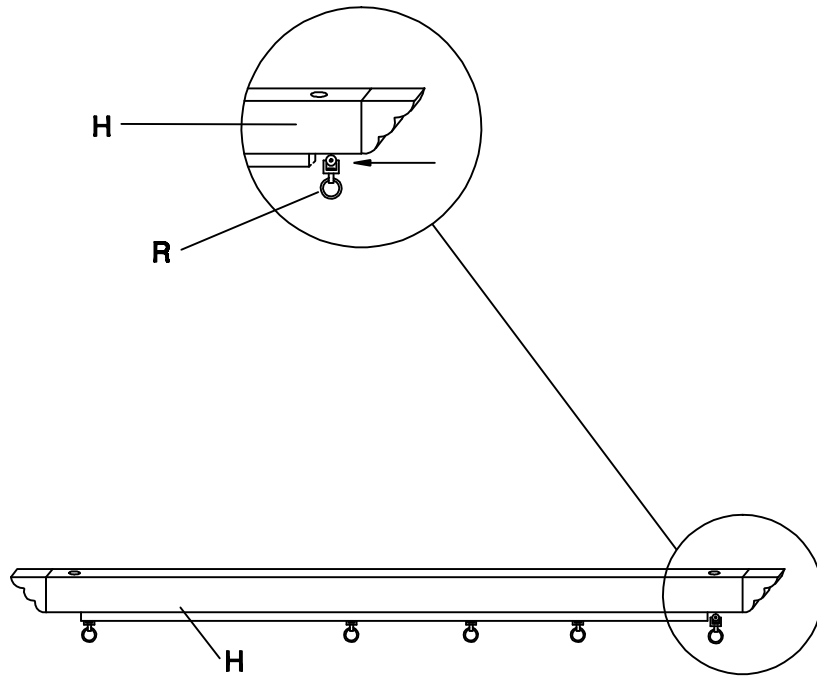

3X4M GRAPE TRELIS GAZEBO

Parts List

Item	Description	Qty	Instruction
A	Left Column	1	
B	Right Column	2	
C	Left Column	1	
D	Long Trave	1	
E	Long Trave	1	
F	Trave	2	
G	Trave	2	
H	Trave	2	
I	Trave	1	
J	End Cap	4	
K	Cover	1	
L	Bases	4	
M	M6 x 15 Screws	16	
N	M6 x 45 Screws	34	
O	M6 x 72 Screws	10	
P	Steel nail	16	
Q	Nutl	2	
R	Pulley	8	
S	Allen wrench	1	

Step-1

A		x1	B		x2	C		x1
L		x4	M		x16			

Step-2

D  x1 E  x1 H  x4

Step-3

F  x2 N  x32

Step-4

H  X2 R  X8

Step-5

I  x1 O  x10 G  x2

Step-6

Q  x2 N  x2

Step-7

J  x1 P  x16