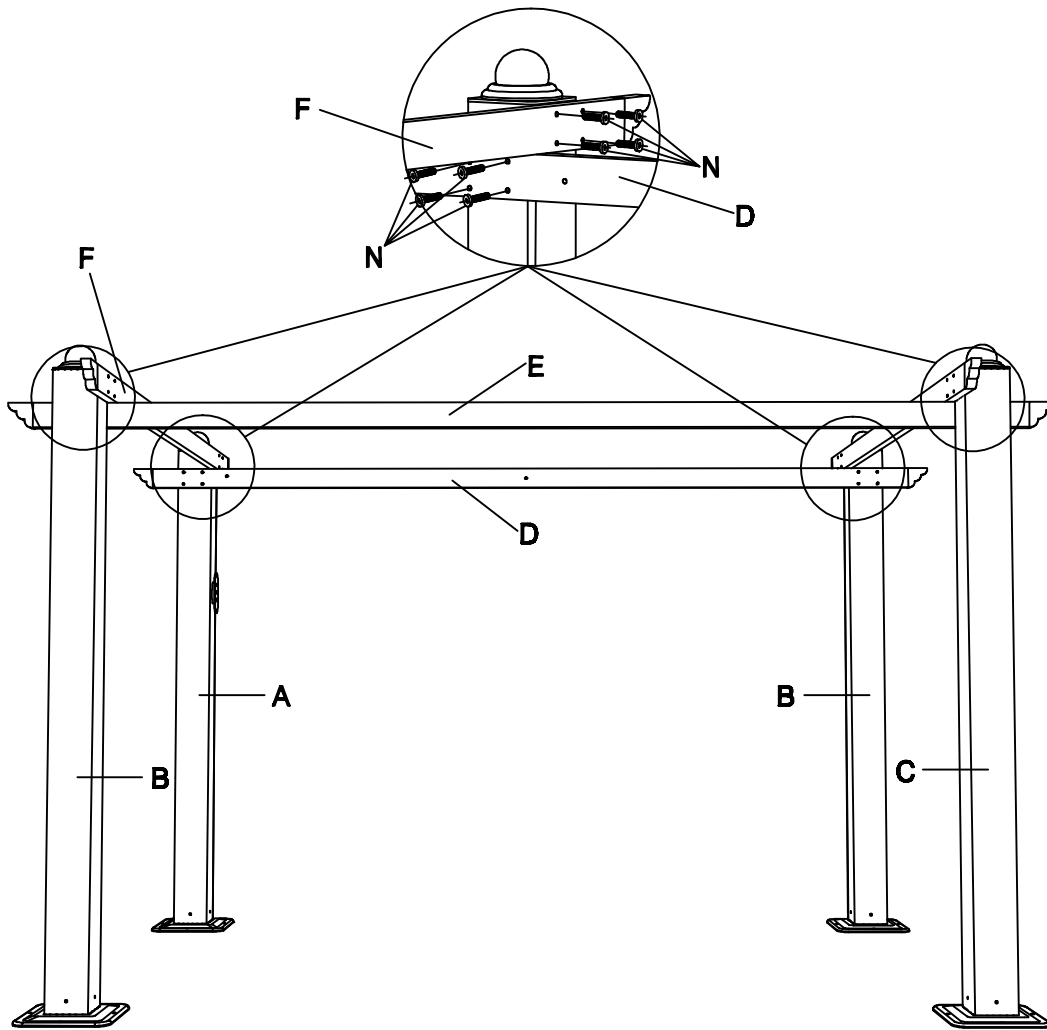

3X4M GRAPE TRELIS GAZEBO

Parts List

Item	Description	Qty	Instruction
A	Left Column	1	
B	Right Column	2	
C	Left Column	1	
D	Long Trave	1	
E	Long Trave	1	
F	Trave	2	
G	Trave	2	
H	Trave	2	
I	Trave	1	
J	End Cap	4	
K	Cover	1	
L	Bases	4	
M	M6 x 15 Screws	16	
N	M6 x 45 Screws	34	
O	M6 x 72 Screws	10	
P	Steel nail	16	
Q	Nutl	2	
R	Pulley	8	
S	Allen wrench	1	

Step-1

A		x1	B		x2	C		x1
L		x4	M		x16			

Step-2

D  x1 E  x1 H  x4

Step-3

F  x2 N  x32

Step-4

H  X2 R  X8

Step-5

I  x1 O  x10 G  x2

Step-6

Q  x2 N  x2

Step-7

J  x1 P  x16