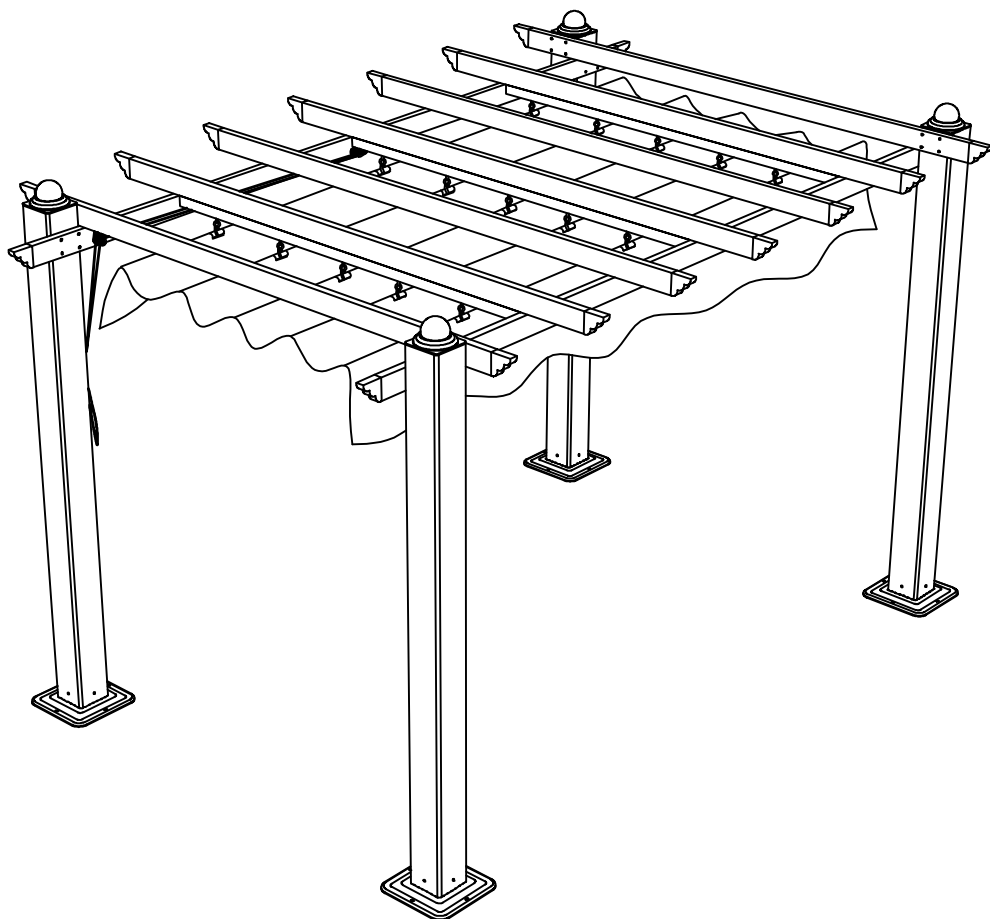

3X4M GRAPE TRELIS GAZEBO

Parts List

Item	Description	Qty	Instruction
A	Left Column	1	
B	Right Column	2	
C	Left Column	1	
D	Long Trave	1	
E	Long Trave	1	
F	Trave	2	
G	Trave	2	
H	Trave	2	
I	Trave	1	
J	End Cap	4	
K	Cover	1	
L	Bases	4	
M	M6 x 15 Screws	16	
N	M6 x 45 Screws	34	
O	M6 x 72 Screws	10	
P	Steel nail	16	
Q	Nutl	2	
R	Pulley	8	
S	Allen wrench	1	

Step-1

A		x1	B		x2	C		x1
L		x4	M		x16			

Step-2

D  x1 E  x1 H  x4

Step-3

F  x2 N  x32

Step-4

H  X2 R  X8