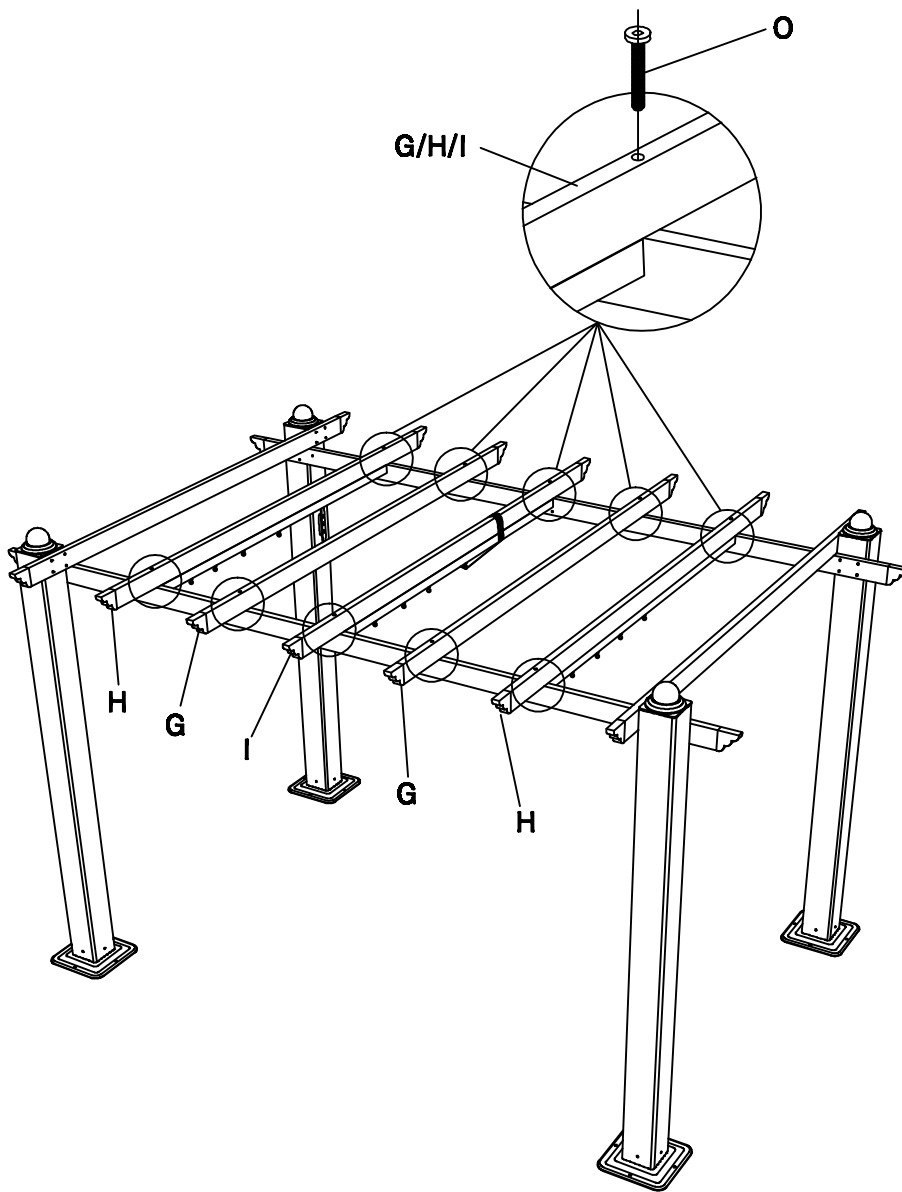

3X4M GRAPE TRELIS GAZEBO

Parts List

Item	Description	Qty	Instruction
A	Left Column	1	
B	Right Column	2	
C	Left Column	1	
D	Long Trave	1	
E	Long Trave	1	
F	Trave	2	
G	Trave	2	
H	Trave	2	
I	Trave	1	
J	End Cap	4	
K	Cover	1	
L	Bases	4	
M	M6 x 15 Screws	16	
N	M6 x 45 Screws	34	
O	M6 x 72 Screws	10	
P	Steel nail	16	
Q	Nutl	2	
R	Pulley	8	
S	Allen wrench	1	

Step-1

A		x1	B		x2	C		x1
L		x4	M		x16			

Step-2

D  x1 E  x1 H  x4

Step-3

F  x2 N  x32

Step-4

H  X2 R  X8

Step-5

I  x1 O  x10 G  x2

Step-6

Q  x2 N  x2

Step-7

J  x1 P  x16